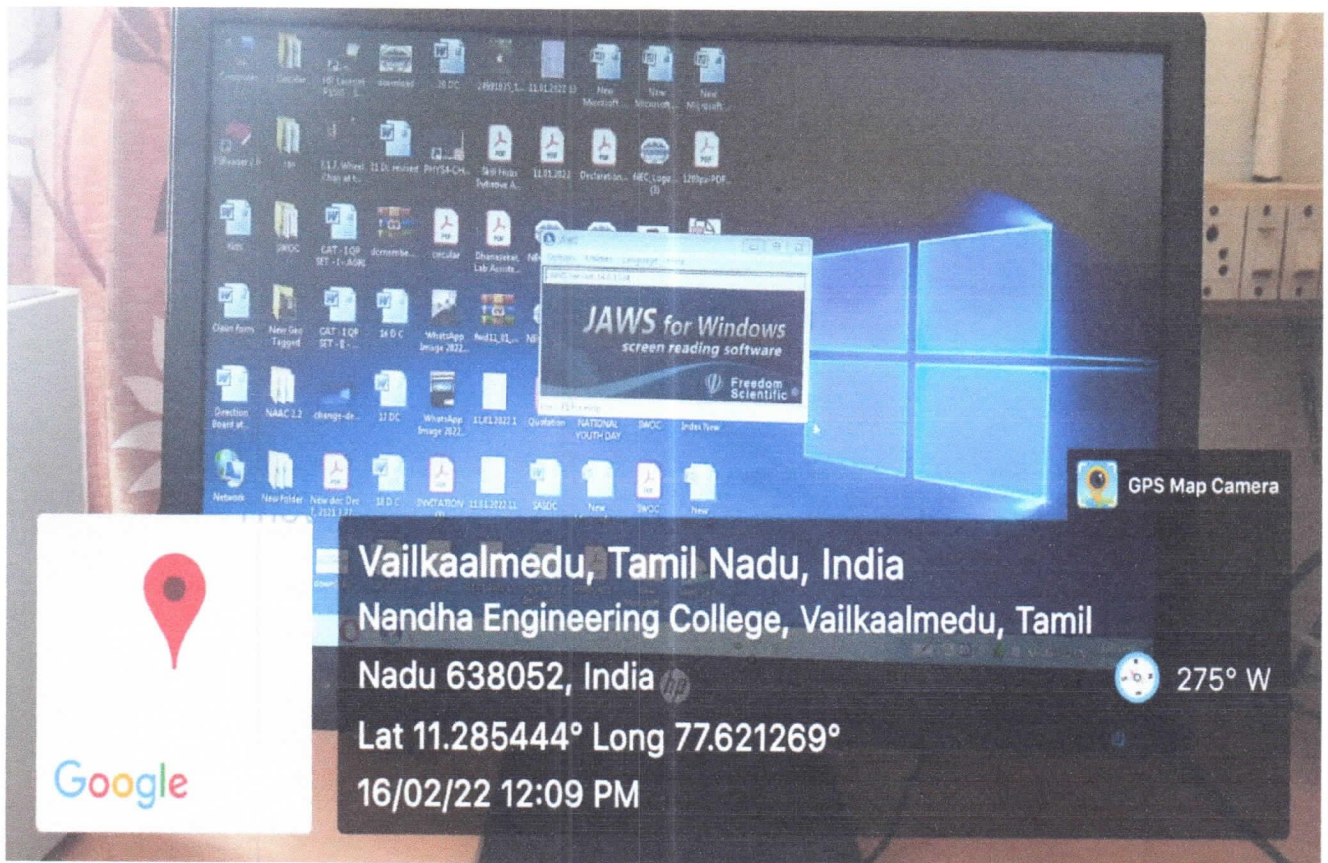

NANDHA ENGINEERING COLLEGE

(AUTONOMOUS)

(Approved by AICTE, New Delhi and Affiliated to Anna University, Chennai)

Perundurai, Erode - 638052, Tamil Nadu, India. Email: principal@nandhaengg.org

Website: www.nandhaengg.org Phone: 04294-225585

JAW Software

Dr. N. Rengarajan
Dr. N. Rengarajan, B.Sc., B.Tech., M.E., Ph.D.,
PRINCIPAL
NANDHA ENGINEERING COLLEGE
(Autonomous)
ERODE - 638 052.