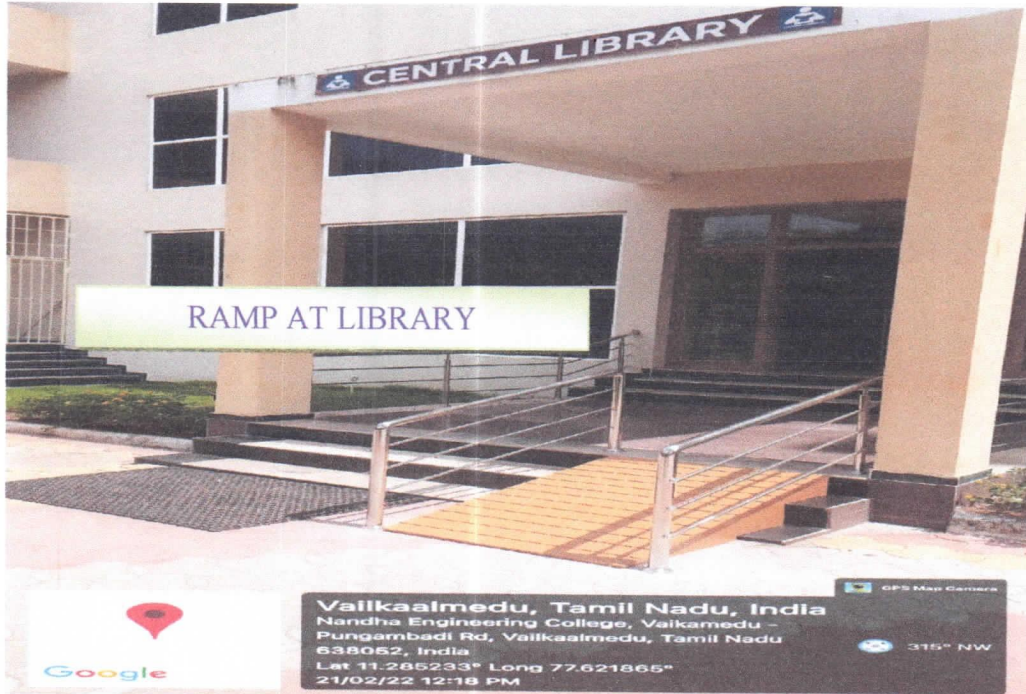

RAMP

NANDHA ENGINEERING COLLEGE

(AUTONOMOUS)

(Approved by AICTE, New Delhi and Affiliated to Anna University, Chennai)

Perundurai, Erode - 638052, Tamil Nadu, India. Email: principal@nandhaengg.org

Website: www.nandhaengg.org Phone: 04294-225585