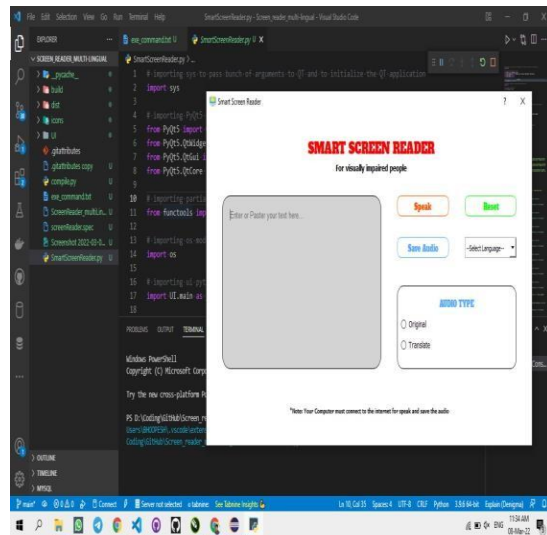

NANDHA ENGINEERING COLLEGE

(AUTONOMOUS)

(Approved by AICTE, New Delhi and Affiliated to Anna University, Chennai)

Perundurai, Erode - 638012, Tamil Nadu, India. Email: principal@nandhaengg.org

Website: www.nandhaengg.org Phone: 04294-225595

SMART SCREEN READER

- Smart Screen Reader (64bit) for visually impaired Software is Designed by *Mr.R.K.Bhoopesh* of 3rd year ECE by the Guidance of Mr.T.Jayachandran, AP/ECE & Dr.S.Kavitha, HOD/ECE

Smart screen reader (English)

SMART SCREEN READER (English)

For visually impaired people

Enter or Paste your text here...

Speak

Reset

VOICE

☐ Male

☐ Female

Save Audio

SPEED

☐ .25x

☐ .5x

☐ 1x

☐ 1.5x

☐ 2x

Smart screen reader (Multi- Lingual)

SMART SCREEN READER (Multi-Lingual)

For visually impaired people

Enter or Paste your text here...

Speak

Reset

Save Audio

--Select Language--

AUDIO TYPE

☐ Original

☐ Translate