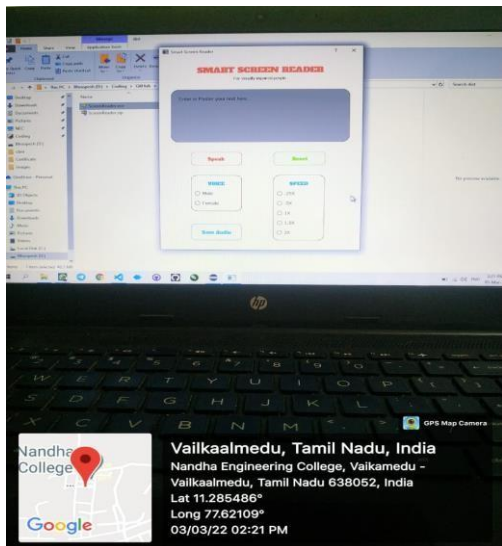

NANDHA ENGINEERING COLLEGE

(AUTONOMOUS)

(Approved by AICTE, New Delhi and Affiliated to Anna University, Chennai)

Perundurai, Erode - 638012, Tamil Nadu, India. Email: principal@nandhaengg.org

Website: www.nandhaengg.org Phone: 04294-225595

SMART SCREEN READER

- Smart Screen Reader (64bit) for visually impaired Software is Designed by *Mr.R.K.Bhoopesh* of 3rd year ECE by the Guidance of Mr.T.Jayachandran, AP/ECE & Dr.S.Kavitha, HOD/ECE

Smart screen reader (English)

SMART SCREEN READER (English)

For visually impaired people

Enter or Paste your text here...

Speak

Reset

VOICE

☐ Male

☐ Female

Save Audio

SPEED

☐ .25x

☐ .5x

☐ 1x

☐ 1.5x

☐ 2x

Smart screen reader (Multi- Lingual)

SMART SCREEN READER (Multi-Lingual)

For visually impaired people

Enter or Paste your text here...

Speak

Reset

Save Audio

--Select Language--

AUDIO TYPE

☐ Original

☐ Translate