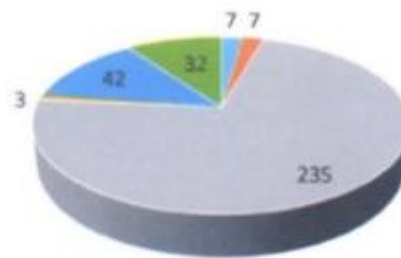

NANDHA ENGINEERING COLLEGE

(Autonomous)

Affiliated to Anna University Chennai ☑ Approved by AICTE ☑ Accredited by NBA- New Delhi
Pitchandampalayam (P.O), Vaikkalmedu, Erode-Perundurai Road, ERODE-638 052.

Phone:04294-225585,223722,226393, Fax:04294-224787

Website: www.nandhaengg.org

E-mail: Info@nandhaengg.org

2020-21

- Women Faculty i/c of Cells & Clubs
- PCD Clubs Girl students Participation

- Women Faculty Award
- Best Student (Female)