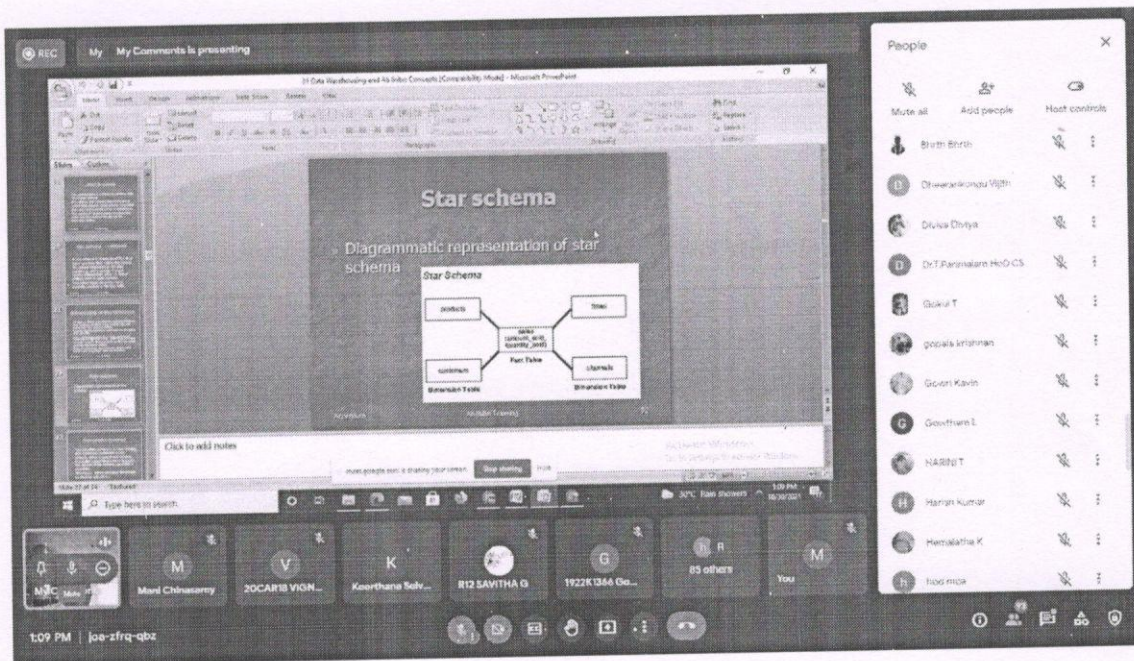

NANDHA ENGINEERING COLLEGE, ERODE-52
(Autonomous)
DEPARTMENT OF COMPUTER APPLICATIONS

PRINCIPAL
Nandha Engineering College
(Autonomous)
Erode 638 052.