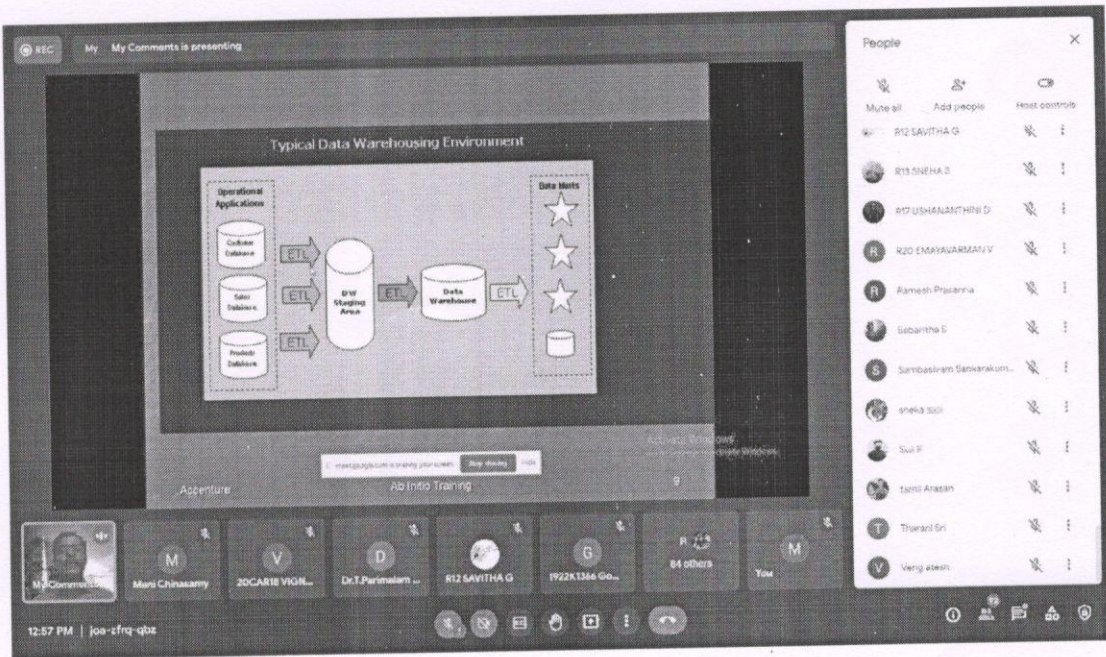

NANDHA ENGINEERING COLLEGE, ERODE-52
(Autonomous)
DEPARTMENT OF COMPUTER APPLICATIONS

PRINCIPAL
Nandha Engineering College
(Autonomous)
Erode 638 052.