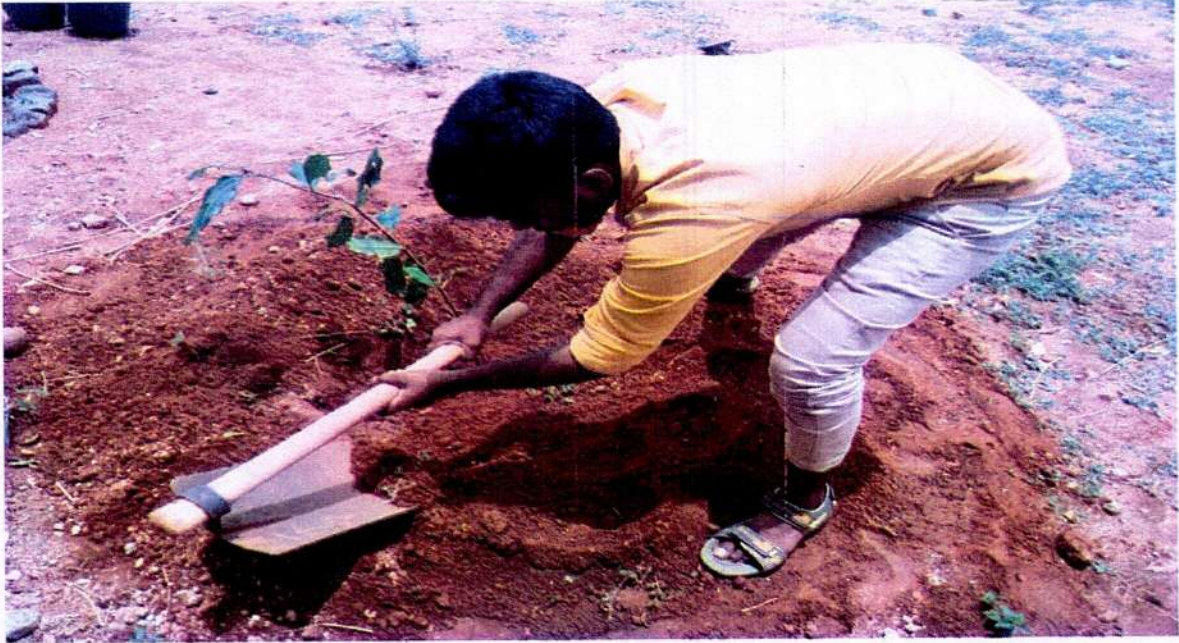

Email : principal@nandhaengg.org Mobile : 73737 12234

The Tree plantation club of Nandha Engineering College conducted a Tree plantation programme at Chithode - Kannimar periya Thottam on 15.06.2022

The Tree plantation club of Nandha Engineering College conducted a Tree plantation programme at Karuvilparai Childrens Park Villarasampatti, Nasianur, Erode on 18.06.2022.