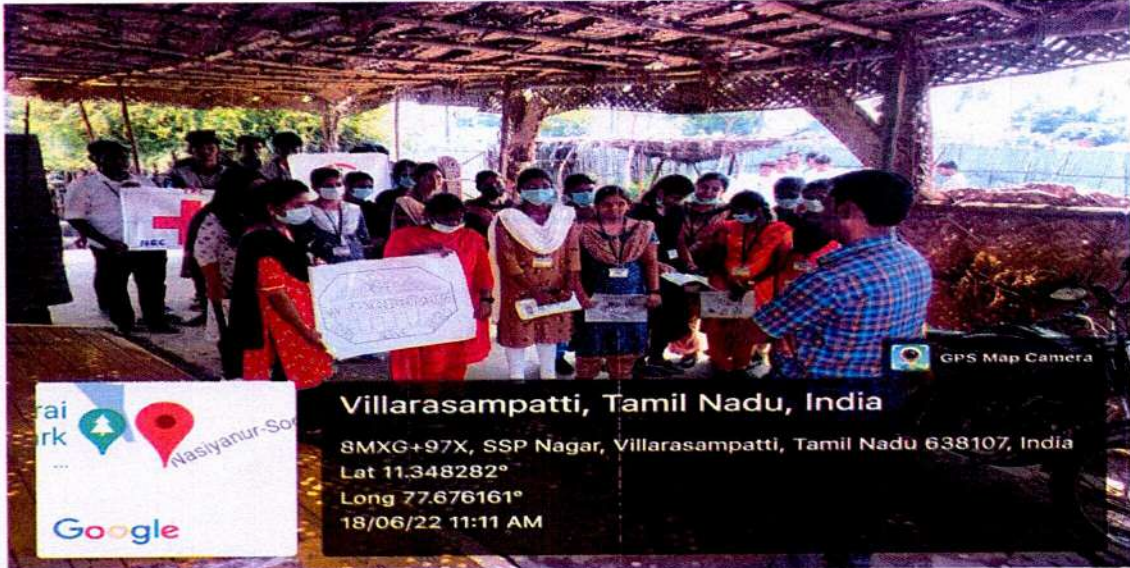

Email : principal@nandhaengg.org Mobile : 73737 12234

The YRC club of Nandha Engineering College conducted a Dengue and Covid'19 Awareness Programme at Villarasampatti, on 04.12.2021.

The YRC club of Nandha Engineering College conducted a Corona, Dengue and Plastic Awareness Programme at nearby villages, Perundurair on 18.06.2022.