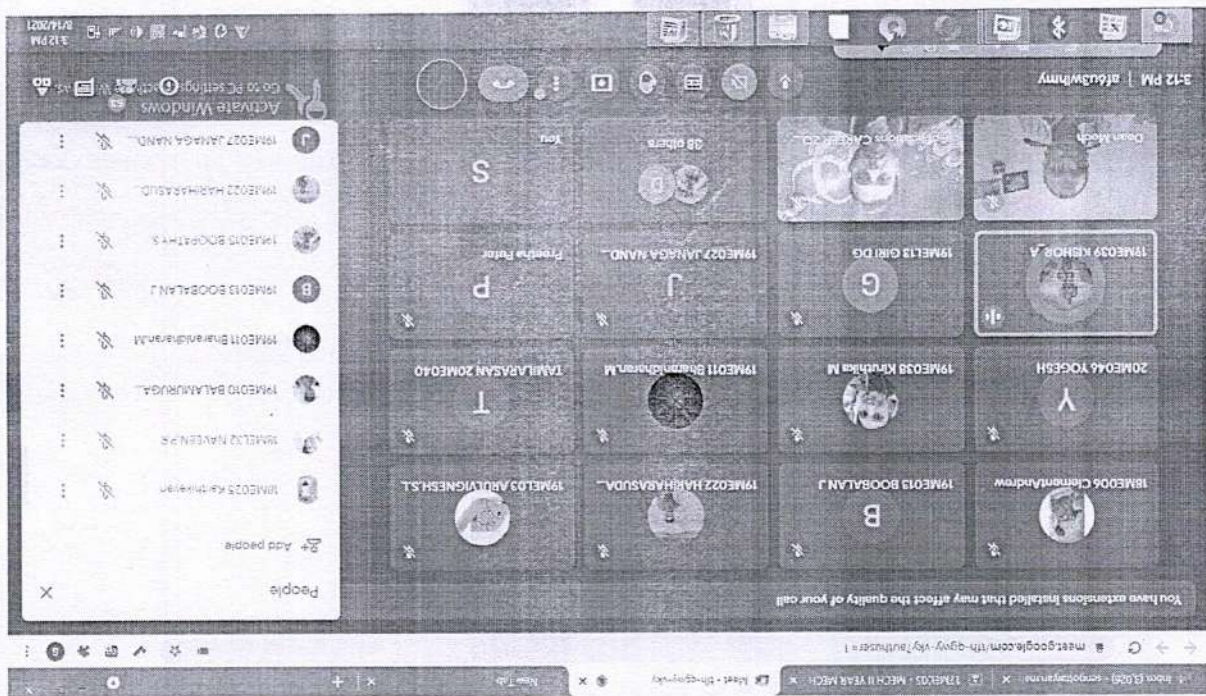

NANDHA ENGINEERING COLLEGE, ERODE -52

DEPARTMENT OF MECHANICAL ENGINEERING

Study Abroad

14-08-2021

S.No	REG. NO	STUDENT NAME	YEAR
1	18ME001	ANANDHU SAJI	IV Year
2	18ME002	ARIVANANDHAN R R	IV Year
3	18ME004	BHARATH V	IV Year
4	18ME009	ENIYAN G B	IV Year
5	18ME010	GOKUL R	IV Year
6	18ME012	GOWTHAM P	IV Year
7	18ME013	GOWTHAM S	IV Year
8	18ME014	GOWTHAM S	IV Year
9	18ME016	HARIDHARANI K	IV Year
10	18ME021	JANASHWARAN V	IV Year
11	18ME023	KARTHEESWARAN M	IV Year
12	18ME025	KARTHIKEYAN E	IV Year
13	18ME026	KATHIRVEL N	IV Year
14	18ME027	KAVIYARASU R	IV Year
15	18ME029	LAKSHMI NARAYANAN M	IV Year
16	18ME030	MAHENDREN P	IV Year
17	18ME036	MONISHA K	IV Year
18	18ME038	NIYAASAHAMED A	IV Year
19	18ME039	PANDIARAJ S T	IV Year
20	18ME040	PRAVEEN KUMAR B	IV Year
21	18ME042	RAJPRASATH B	IV Year
22	18ME043	RAVUTHA RAHUL P K	IV Year
23	18ME044	ROHN JACOB ROY	IV Year
24	18ME049	SANTHOSHKUMAR S	IV Year
25	18ME050	SARAN SANJAY R	IV Year
26	18ME052	SATHYASEELAN M S K	IV Year
27	18ME056	SRI KARAN A V	IV Year
28	18ME057	SRINIVASAN P	IV Year