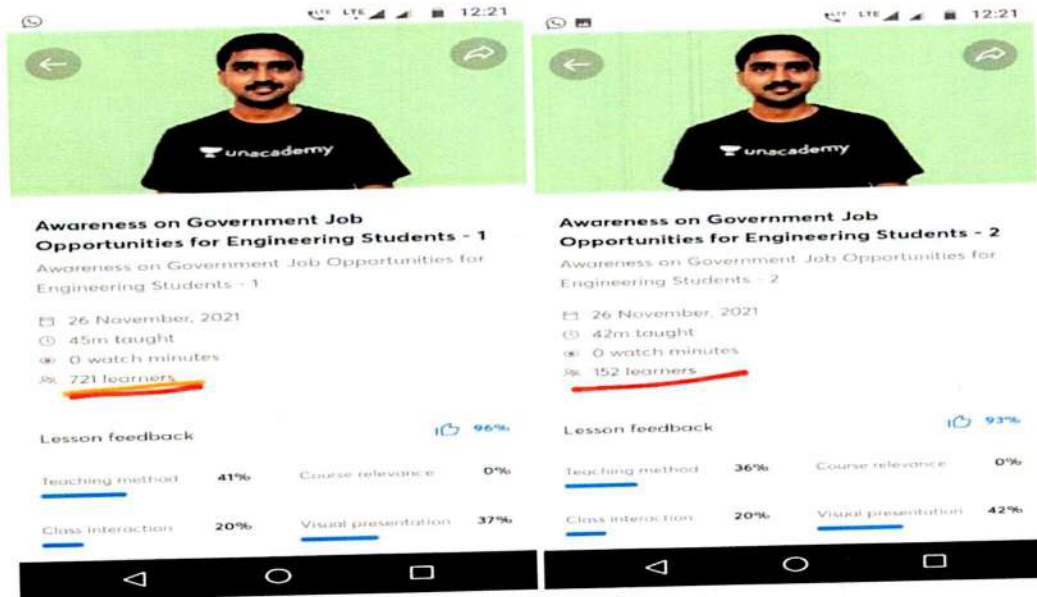

Screen shots of webinar on - Awareness on Government Job Opportunities for Engineering Students

Report of our NEC students attended- Awareness on Government job opportunities for Engineering students