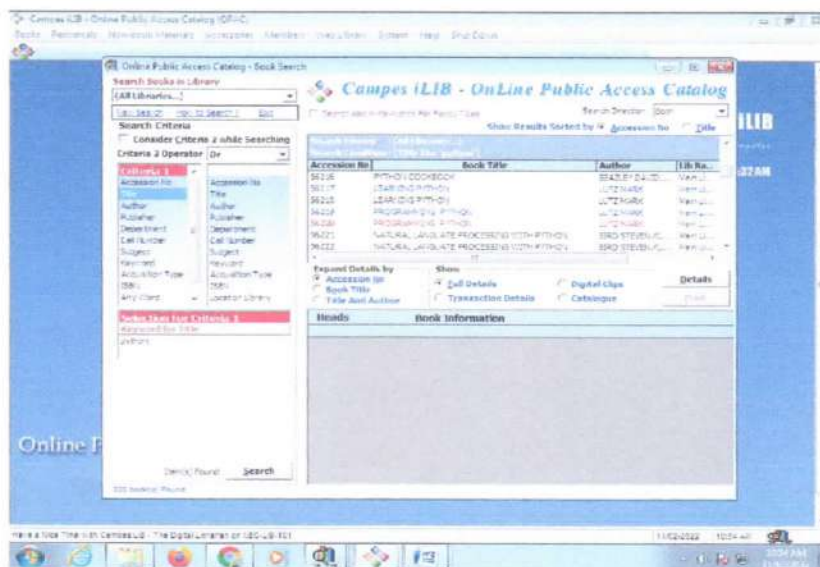

3.2 Book Search – Keyword

Dr.N.Rengarajan. B.Sc., B.Tech., M.E., Ph.D.,
PRINCIPAL
NANDHA ENGINEERING COLLEGE
(Autonomous)
ERODE - 638 052.