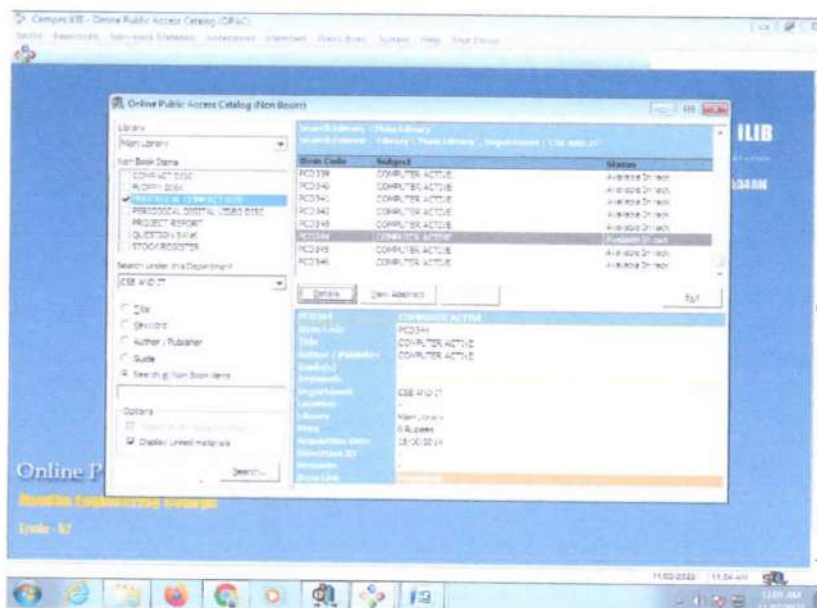

3.4 Non – Book material search

Dr.N.Rengarajan, B.Sc., B.Tech., M.E., Ph.D.,
PRINCIPAL
NANDHA ENGINEERING COLLEGE
(Autonomous)
638052, Erode, Tamil Nadu