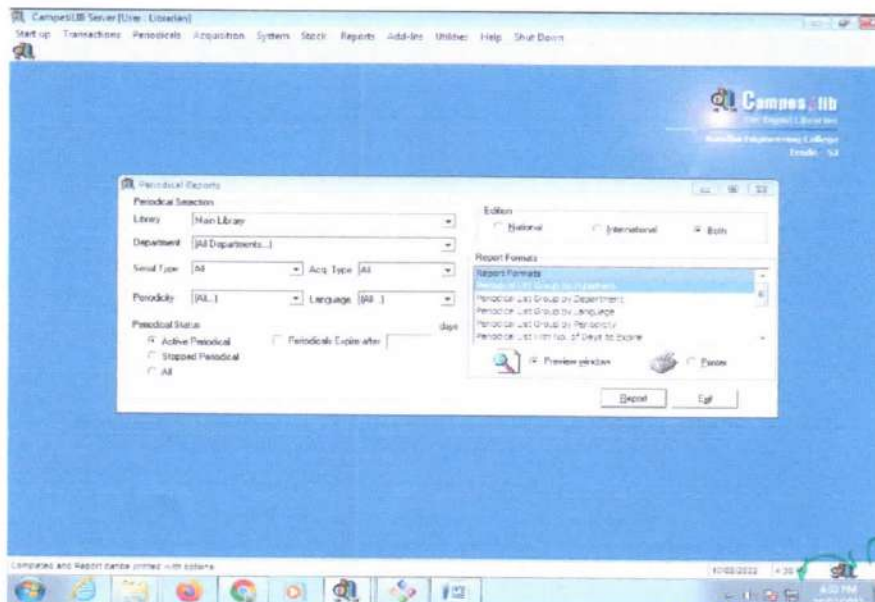

1.8 Periodical Report

Dr.N.Rengarajan, B.Sc., B.Tech., M.E., Ph.D.,
PRINCIPAL
NANDHA ENGINEERING COLLEGE
(Autonomous)
ERODE - 638 052.