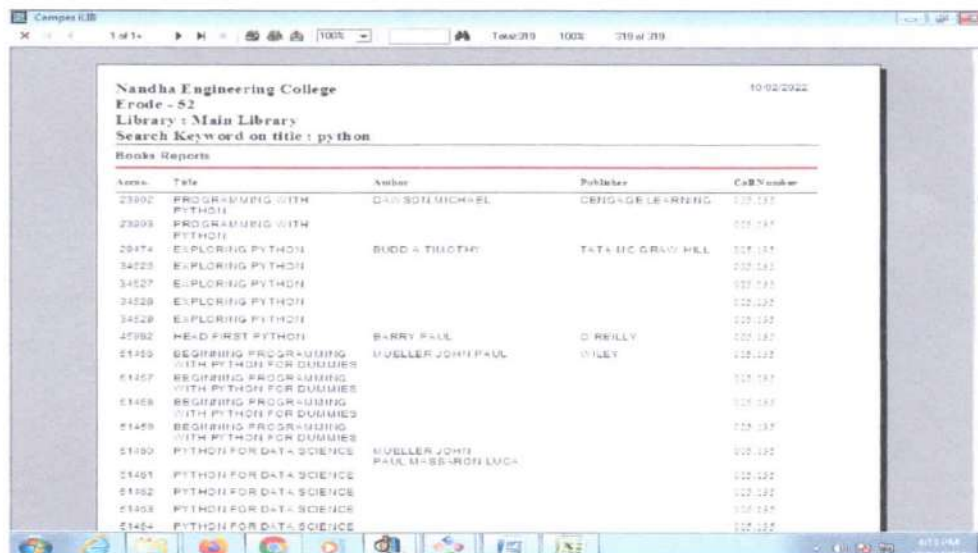

1.6 Keyword search list

Dr. N. Rengarajan, B.Sc., B.Tech., M.E., Ph.D.,
PRINCIPAL
NANDHA ENGINEERING COLLEGE
(Autonomous)
ERODE - 638 052.