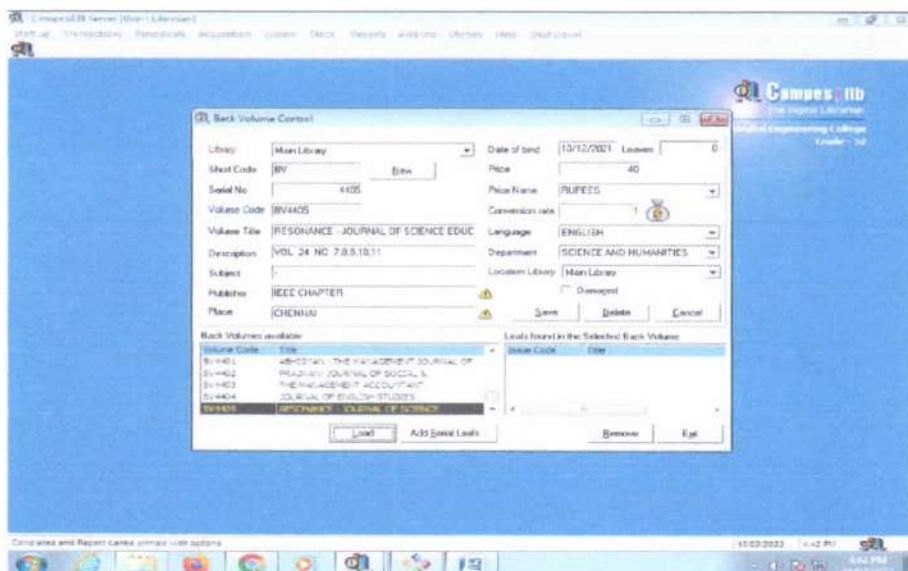

1.4 Back Volume Control

Dr.N.Rengarajan, B.Sc., B.Tech., M.E., Ph.D.,
PRINCIPAL
NANDHA ENGINEERING COLLEGE
(Autonomous)
ERODE - 638 052.