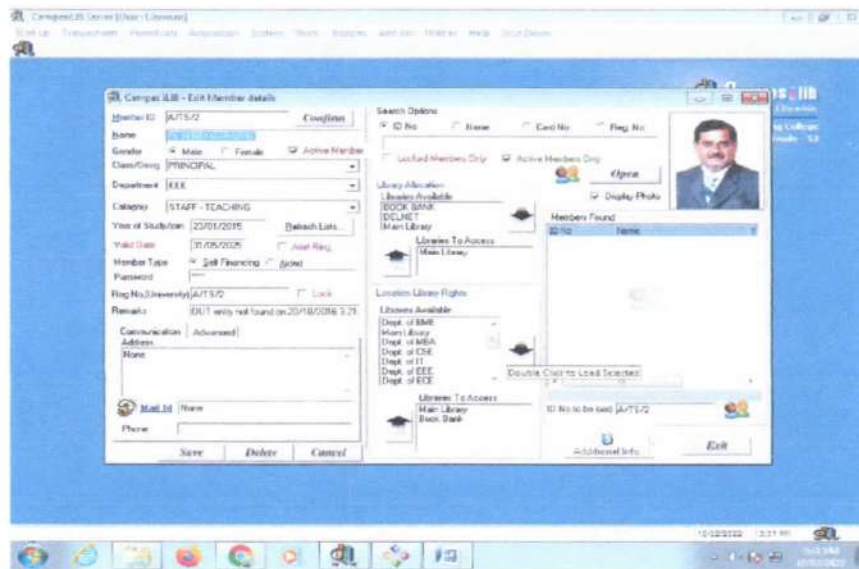

NANDHA ENGINEERING COLLEGE (AUTONOMOUS)

(Approved by AICTE, New Delhi and Affiliated to Anna University, Chennai)

Perundurai, Erode - 638052, Tamil Nadu, India. Email: principal@nandhaengg.org

Website: www.nandhaengg.org Phone: 04294-225585

2. User Management System

2.1 Membership - Master