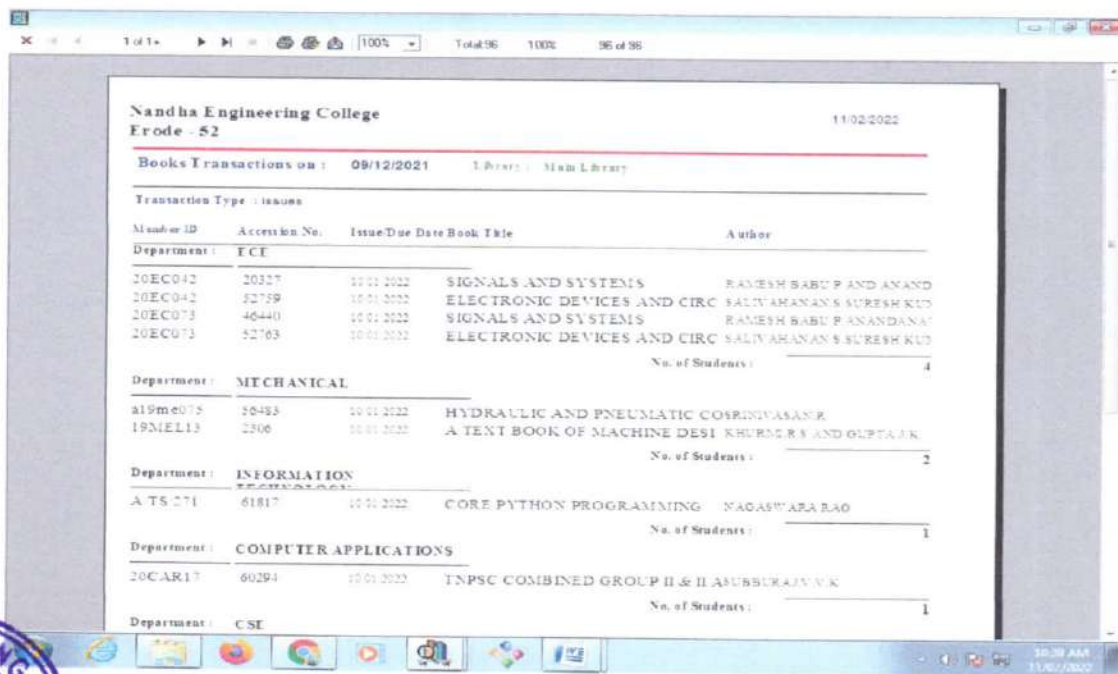

2.12 Transaction Report – Day

Dr.N.Rengarajan, B.Sc., B.Tech., M.E., Ph.D.,
PRINCIPAL
NANDHA ENGINEERING COLLEGE
(Autonomous)
- 638 052.