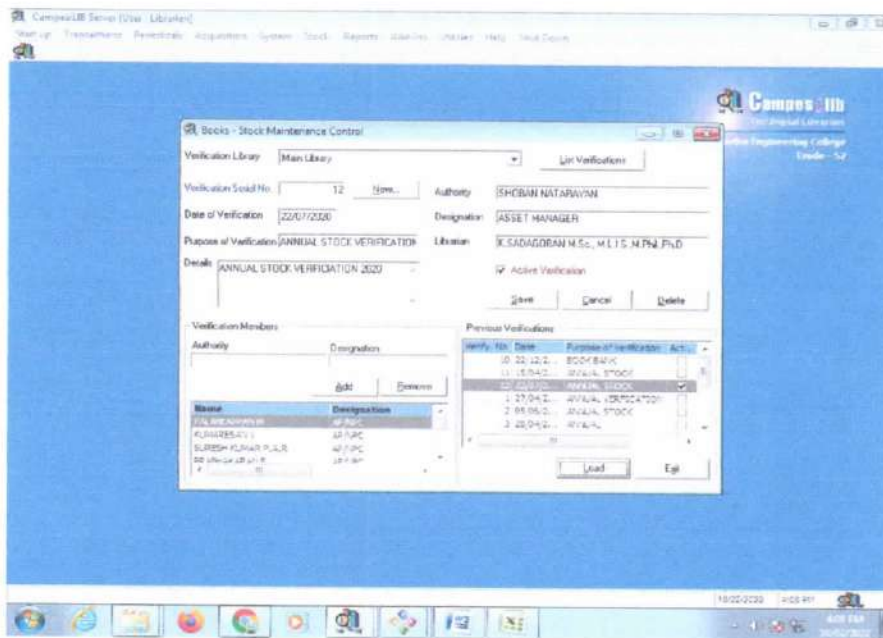

NANDHA ENGINEERING COLLEGE

(AUTONOMOUS)

(Approved by AICTE, New Delhi and Affiliated to Anna University, Chennai)

Perundurai, Erode - 638052, Tamil Nadu, India. Email: principal@nandhaengg.org

Website: www.nandhaengg.org Phone: 04294-225585

1.7 Stock Maintenance Control