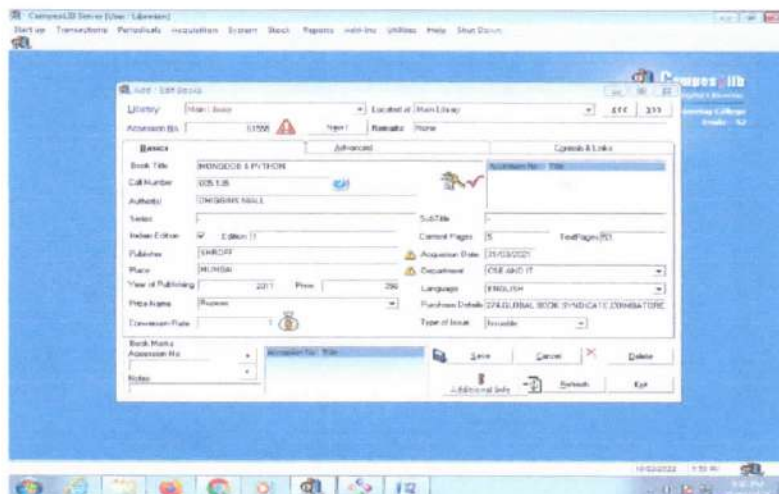

1.2 Book – Master

Dr. N. Rengaraian
Dr. N. Rengaraian, B.Sc., B.Tech., M.E., Ph.D.
PRINCIPAL
NANDHA ENGINEERING COLLEGE
(Autonomous)
ERODE - 638 052.