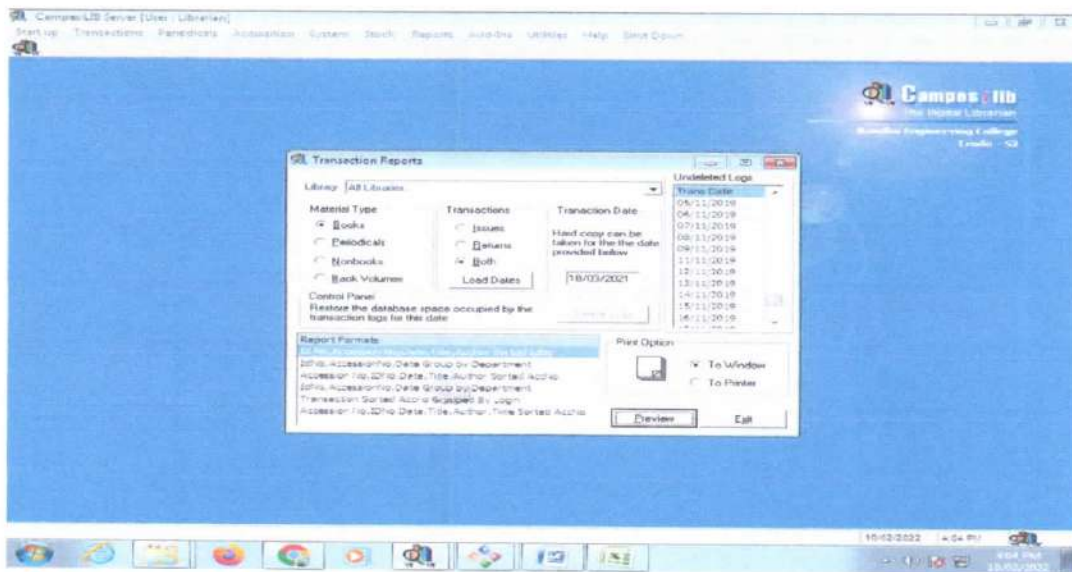

NANDHA ENGINEERING COLLEGE

(AUTONOMOUS)

(Approved by AICTE, New Delhi and Affiliated to Anna University, Chennai)

Perundurai, Erode - 638052, Tamil Nadu, India. Email: principal@nandhaengg.org

Website: www.nandhaengg.org Phone: 04294-225585

2.11 Transaction Report Log