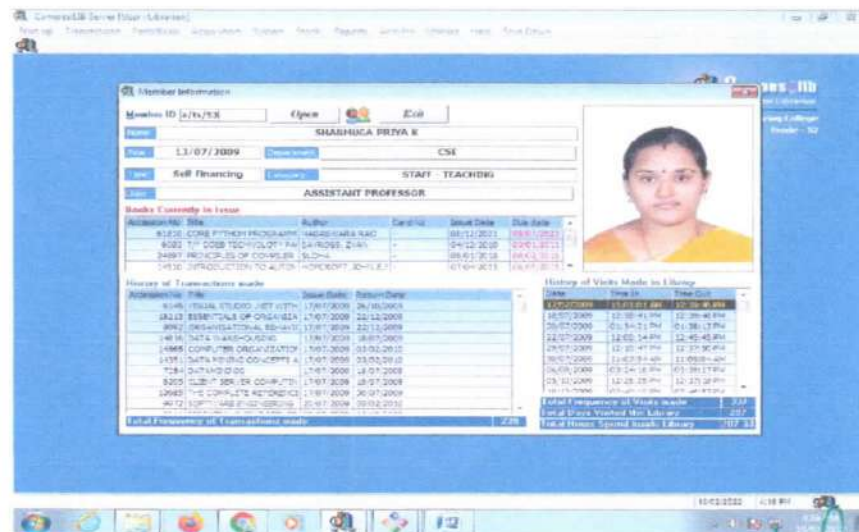

2.2 Member Information – Faulty member

Dr.N.Rengarajan, B.Sc., B.Tech., M.E., Ph.D.,
PRINCIPAL
NANDHA ENGINEERING COLLEGE
(Autonomous)
ERODE - 638 052.