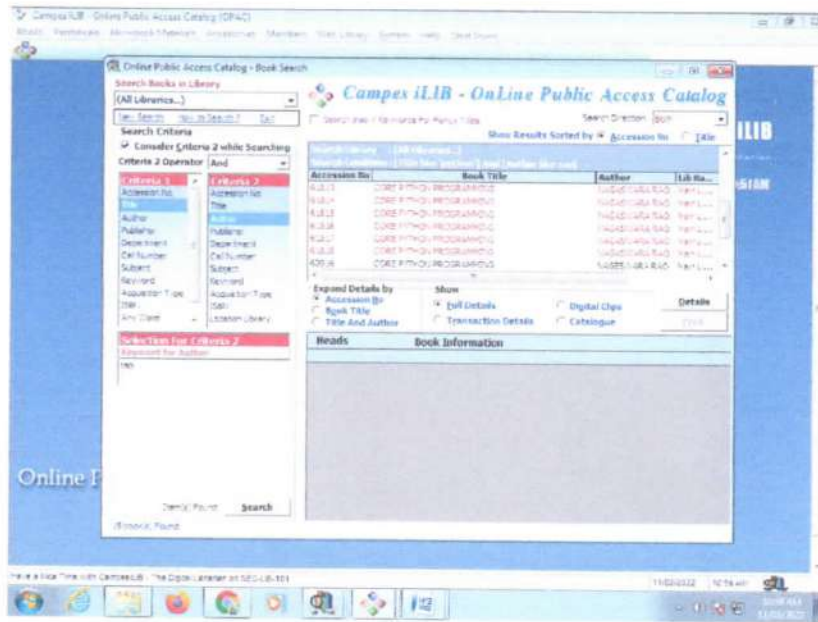

NANDHA ENGINEERING COLLEGE

(AUTONOMOUS)

(Approved by AICTE, New Delhi and Affiliated to Anna University, Chennai)

Perundurai, Erode - 638052, Tamil Nadu, India. Email: principal@nandhaengg.org

Website: www.nandhaengg.org Phone: 04294-225585

3.3 Book – Boolean Search