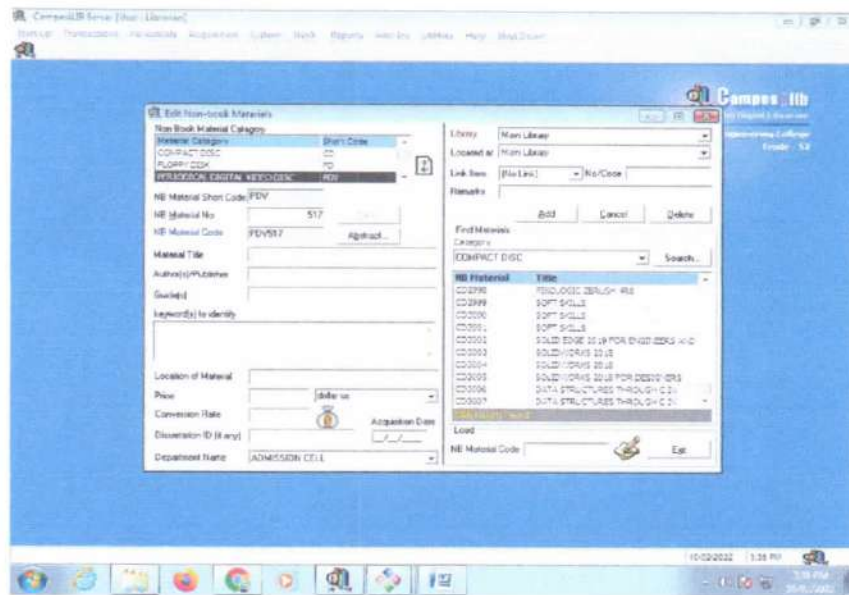

NANDHA ENGINEERING COLLEGE

(AUTONOMOUS)

(Approved by AICTE, New Delhi and Affiliated to Anna University, Chennai)

Perundurai, Erode - 638052, Tamil Nadu, India. Email: principal@nandhaengg.org

Website: www.nandhaengg.org Phone: 04294-225585

1.3 Non – Book Material Master