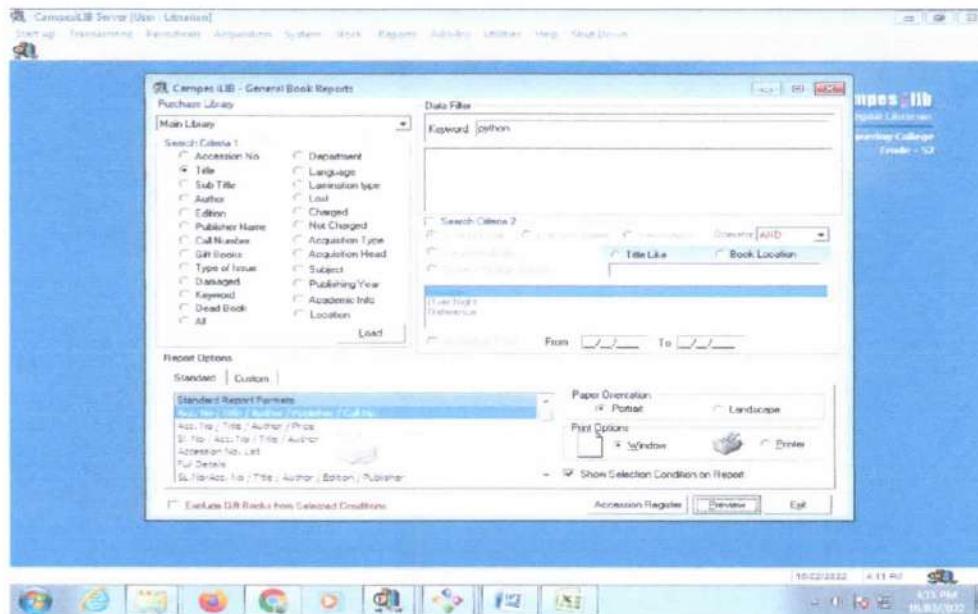

NANDHA ENGINEERING COLLEGE

(AUTONOMOUS)

(Approved by AICTE, New Delhi and Affiliated to Anna University, Chennai)

Perundurai, Erode - 638052, Tamil Nadu, India. Email: principal@nandhaengg.org

Website: www.nandhaengg.org Phone: 04294-225585

1.5 General Book Report