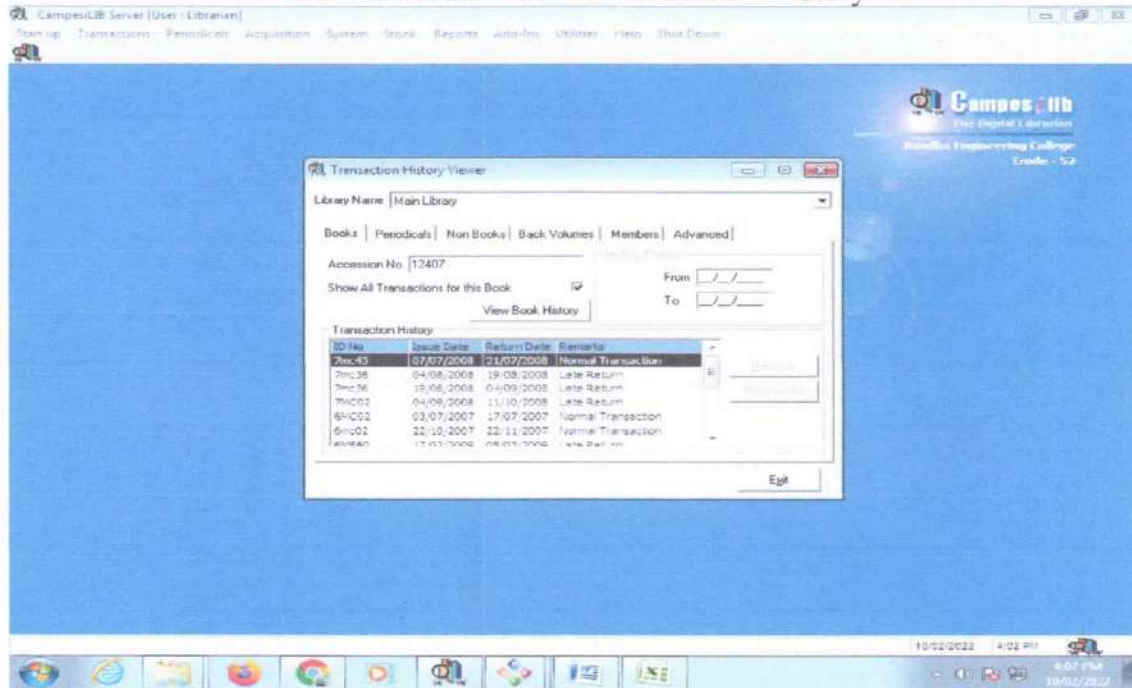

NANDHA ENGINEERING COLLEGE (AUTONOMOUS)

(Approved by AICTE, New Delhi and Affiliated to Anna University, Chennai)

Perundurai, Erode - 638052, Tamil Nadu, India. Email: principal@nandhaengg.org

Website: www.nandhaengg.org Phone: 04294-225585

2.13 Individual Book – Transaction History