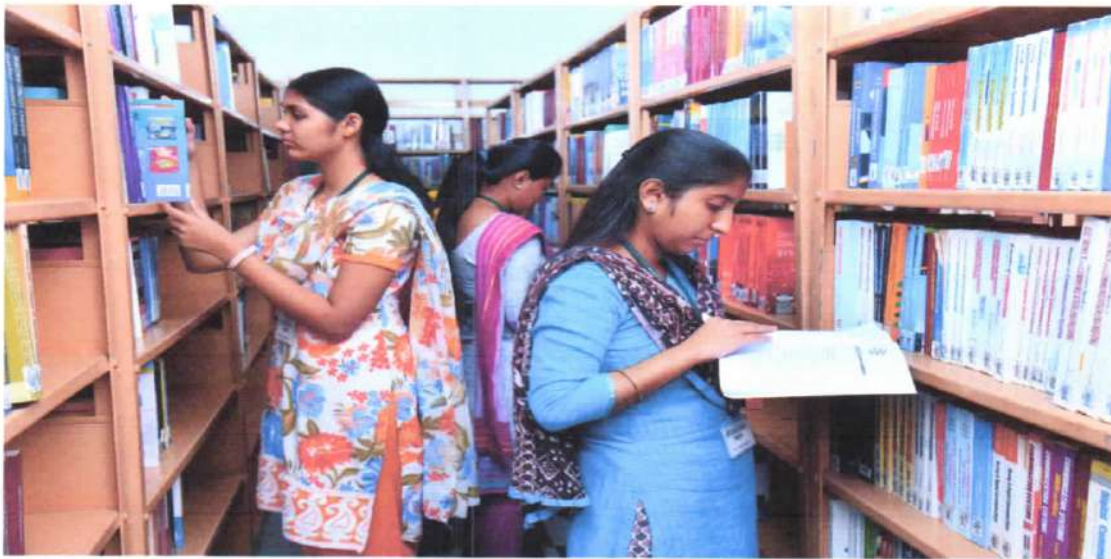

NANDHA ENGINEERING COLLEGE

(AUTONOMOUS)

(Approved by AICTE, New Delhi and Affiliated to Anna University, Chennai)

Perundurai, Erode - 638052, Tamil Nadu, India. Email: principal@nandhaengg.org

Website: www.nandhaengg.org Phone: 04294-225585

15. Selecting books for home reading after perusal

16. Gathering additional information sources for their curriculum