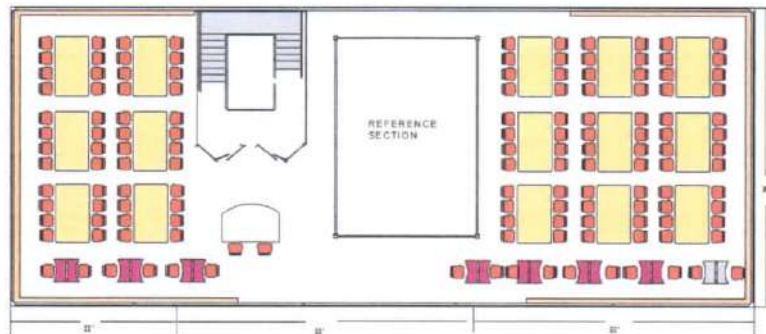

LIBRARY - FIRST FLOOR