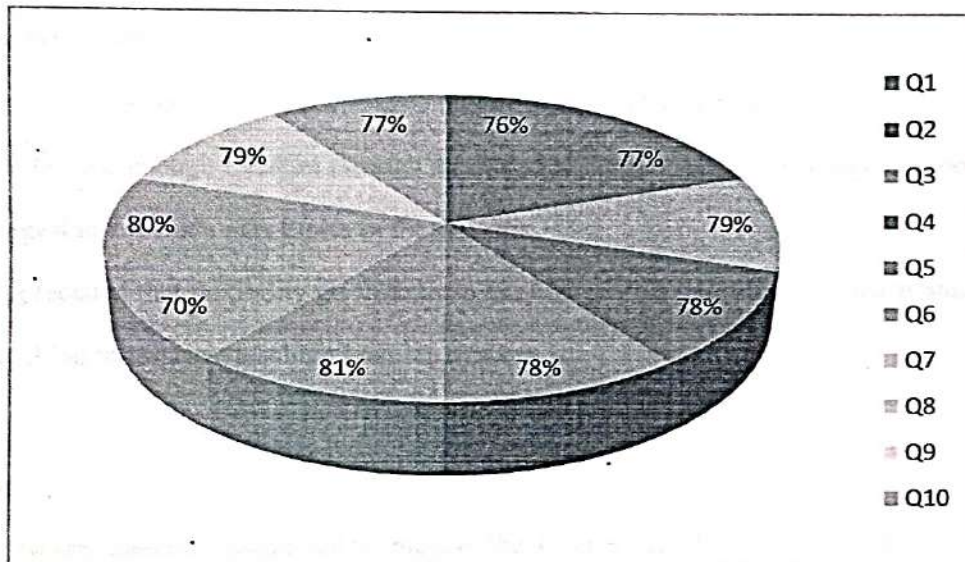

NANDHA ENGINEERING COLLEGE (Autonomous)

Affiliated to Anna University Chennai + Approved by AICTE + Accredited by NBA-NewDelhi

Pitchandampalayam, (P.O), Valkkalmedu, Erode - Perundurai Road, Erode - 638 052

Phone : 04294-225585, 223711, 223722, 226393 Mobile : 73737 23722 Fax : 04294 - 224787

Website : www.nandhaengg.org

E.mail : Info@nandhaengg.org

FACULTY FEEDBACK REPORT ON CURRICULUM AND SYLLABUS

PRINCIPAL
Nandha Engineering College
(Autonomous)
Erode - 638 052.