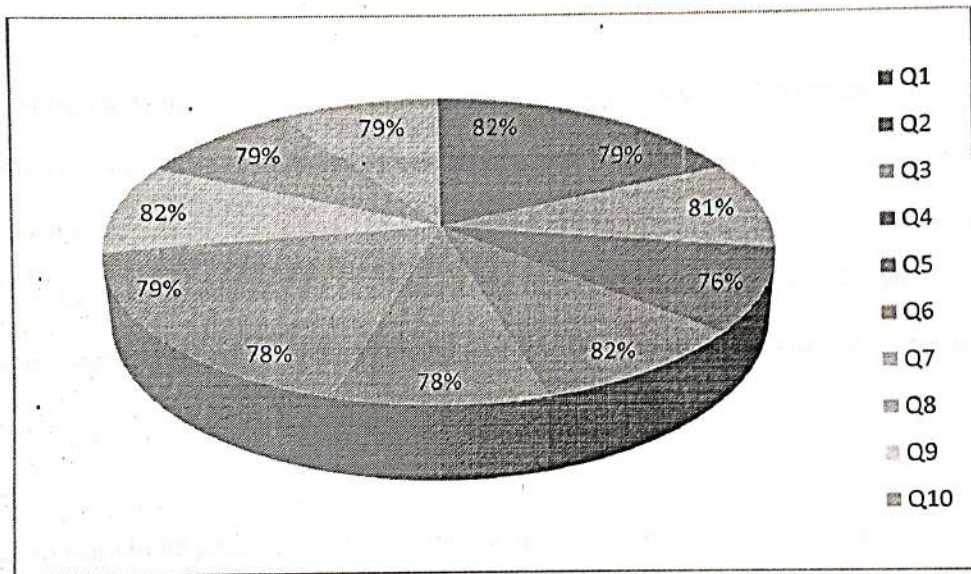

NANDHA ENGINEERING COLLEGE (Autonomous)

Affiliated to Anna University Chennai + Approved by AICTE + Accredited by NBA-New Delhi

Pitchandampalayam, (P.O), Valkkalmedu, Erode - Perundurai Road, Erode - 638 052

Phone : 04294-225585, 223711, 223722, 226393 Mobile : 73737 23722 Fax : 04294 - 224787

Website : www.nandhaengg.org

E.mail : info@nandhaengg.org

STUDENT FEEDBACK REPORT ON CURRICULUM AND SYLLABUS

PRINCIPAL
Nandha Engineering College
(Autonomous)
Erode - 638 052.