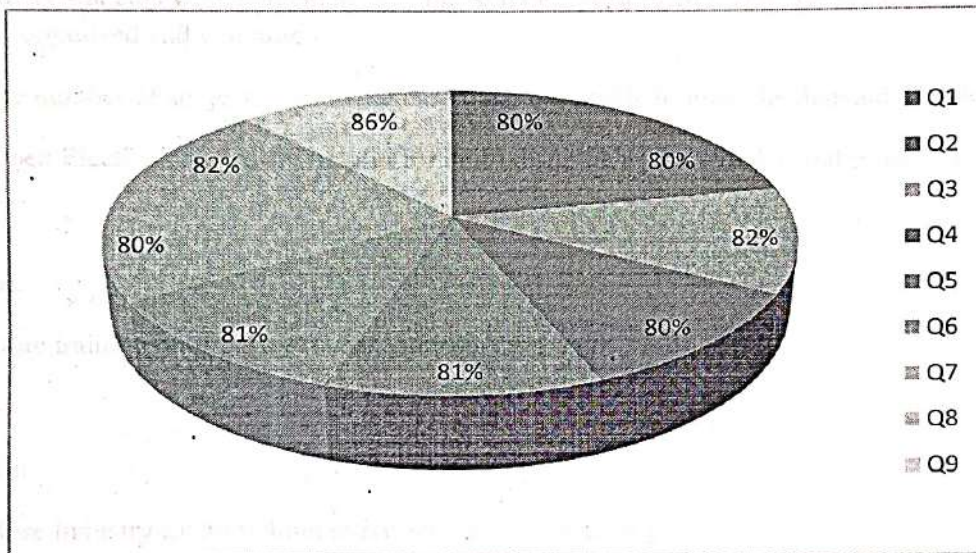

NANDHA ENGINEERING COLLEGE (Autonomous)

Affiliated to Anna University Chennai + Approved by AICTE + Accredited by NBA-NewDelhi

Pitchandampalayam, (P.O), Valkkalmedu, Erode - Perundurai Road, Erode - 638 052

Phone : 04294-225585, 223711, 223722, 226393 Mobile : 73737 23722 Fax : 04294 - 224787

Website : www.nandhaengg.org

E.mail : Info@nandhaengg.org

ALUMNI FEEDBACK REPORT ON CURRICULUM AND SYLLABUS

PRINCIPAL
Nandha Engineering College
(Autonomous)
Erode - 638 052.