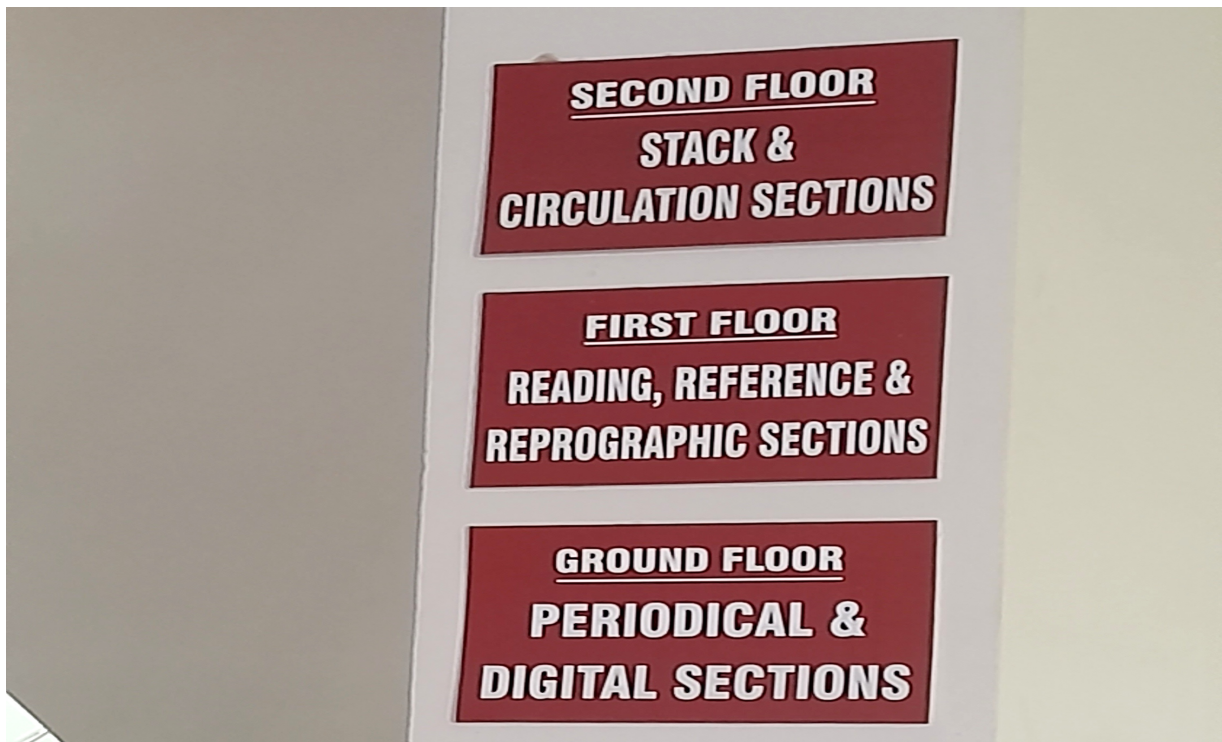

NANDHA ENGINEERING COLLEGE

(AUTONOMOUS)

(Approved by AICTE, New Delhi and Affiliated to Anna University, Chennai)

ERODE – 638 052 TAMILNADU

Email : principal@nandhaengg.org Mobile : 73737 12234

Location – Sign Board

PRINCIPAL
Nandha Engineering College
(Autonomous)
Erode 638 052