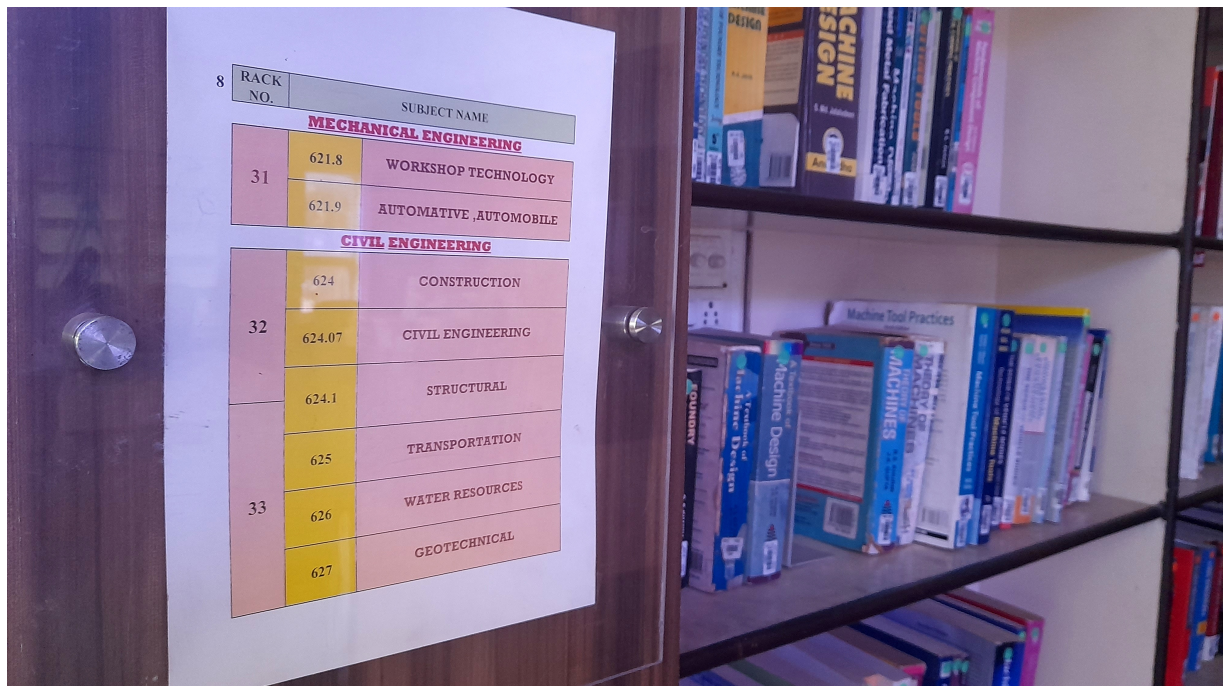

NANDHA ENGINEERING COLLEGE

(AUTONOMOUS)

(Approved by AICTE, New Delhi and Affiliated to Anna University, Chennai)

ERODE – 638 052 TAMILNADU

Email : principal@nandhaengg.org Mobile : 73737 12234

Rack Index

PRINCIPAL
Nandha Engineering College
(Autonomous)
Erode 638 052.