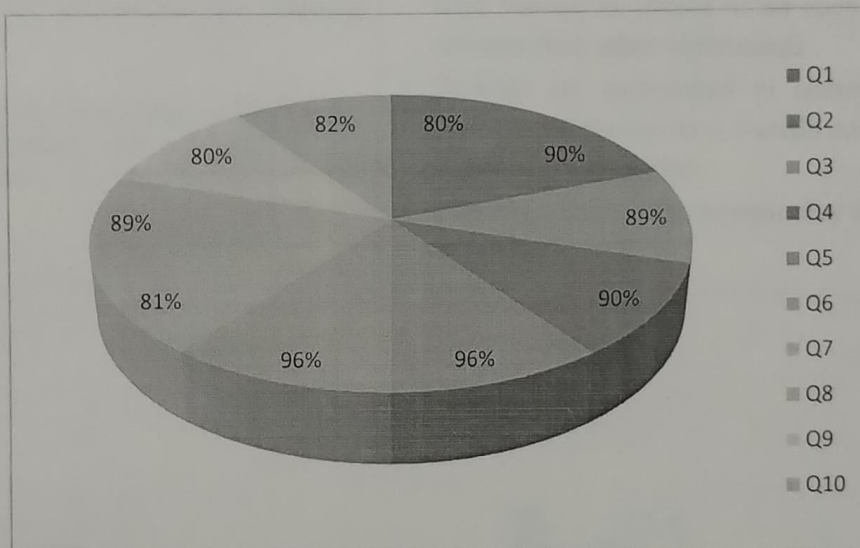

NANDHA ENGINEERING COLLEGE (Autonomous)

Affiliated to Anna University Chennai + Approved by AICTE + Accredited by NBA - New Delhi

Pitchchandampalayam (P.O), Vaikkalmedu, Erode - Perundurai Road, Erode - 638 052

Phone : 04294 - 225585, 223711, 223722, 226393 Mobile : 73737 23722 Fax : 04294 - 224787

Website : www.nandhaengg.org

E.mail : Info@nandhaengg.org

FACULTY FEEDBACK REPORT ON CURRICULUM AND SYLLABUS

[Handwritten Signature]
20/05/24

HEAD OF THE DEPARTMENT
Department of Computer Science and Engineering
Nandha Engineering College (Autonomous)
Erode - 638052.