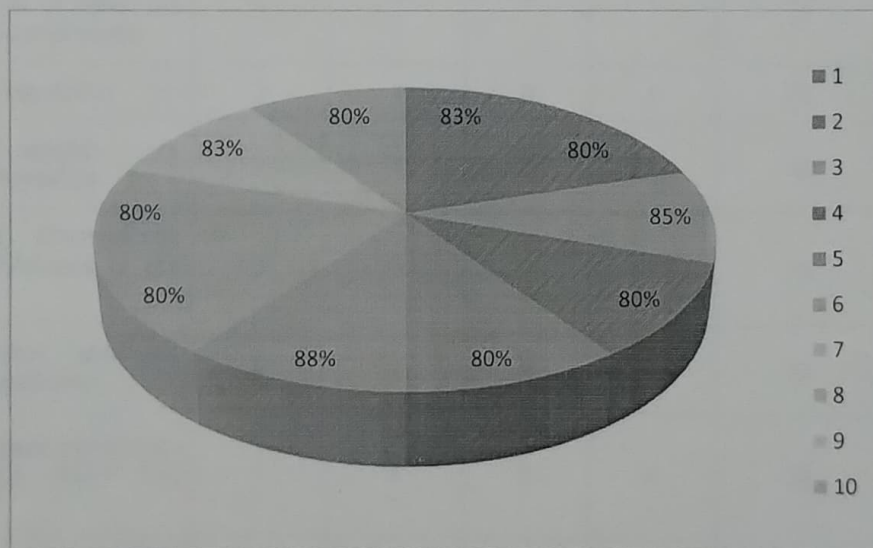

NANDHA ENGINEERING COLLEGE (Autonomous)

Affiliated to Anna University Chennai + Approved by AICTE + Accredited by NBA - New Delhi

Pitchchandampalayam (P.O), Vaikkalmedu, Erode - Perundural Road, Erode - 638 052

Phone : 04294 - 225585, 223711, 223722, 226393 Mobile : 73737 23722 Fax : 04294 - 224787

Website : www.nandhaengg.org

E.mail : info@nandhaengg.org

EMPLOYER FEEDBACK ON CURRICULUM AND SYLLABUS

HEAD OF THE DEPARTMENT
Department of Computer Science and Engineering
Nandha Engineering College (Autonomous)
Erode - 638052.