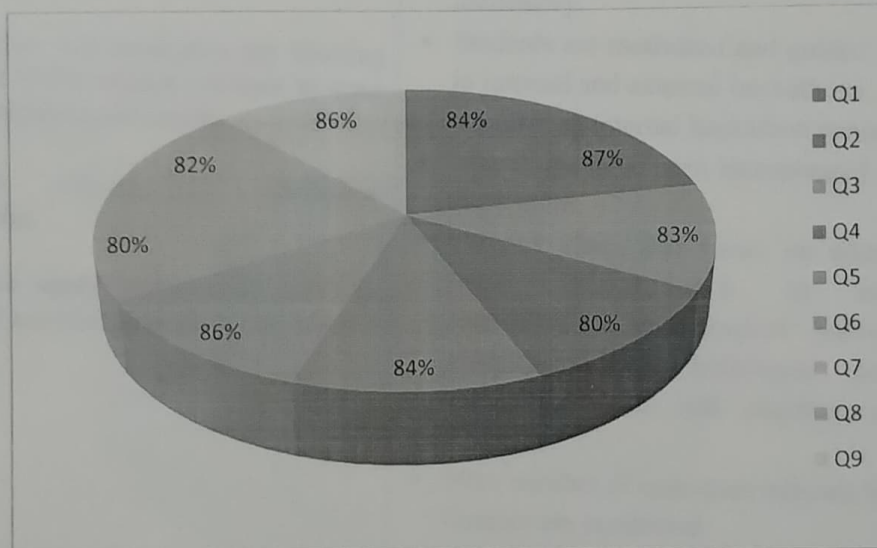

NANDHA ENGINEERING COLLEGE (Autonomous)

Affiliated to Anna University Chennai + Approved by AICTE + Accredited by NBA - New Delhi

Pitchandampalayam (P.O), Vaikkalmedu, Erode - Perundurai Road, Erode - 638 052

Phone : 04294 - 225585, 223711, 223722, 226393 Mobile : 73737 23722 Fax : 04294 - 224787

Website : www.nandhaengg.org

E,mail : info@nandhaengg.org

ALUMNI FEEDBACK REPORT ON CURRICULUM AND SYLLABUS

[Handwritten Signature]

HEAD OF THE DEPARTMENT
Department of Computer Science and Engineering
Nandha Engineering College (Autonomous)
Erode - 638052.