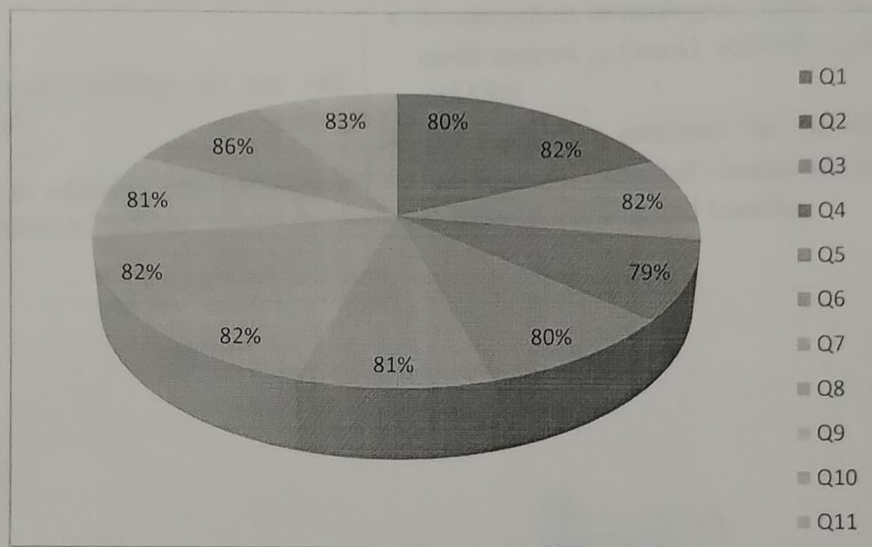

NANDHA ENGINEERING COLLEGE (Autonomous)

Affiliated to Anna University Chennai + Approved by AICTE + Accredited by NBA - New Delhi

Pitchandampalayam (P.O), Valkkalmedu, Erode - Perundural Road, Erode - 638 052

Phone : 04294 - 225585, 223711, 223722, 226393 Mobile : 73737 23722 Fax : 04294 - 224787

Website : www.nandhaengg.org

E.mail : info@nandhaengg.org

STUDENT FEEDBACK REPORT ON CURRICULUM AND SYLLABUS

[Handwritten Signature]
20/11/24

HEAD OF THE DEPARTMENT
Department of Computer Science and Engineering
Nandha Engineering College (Autonomous)
Erode - 638052.