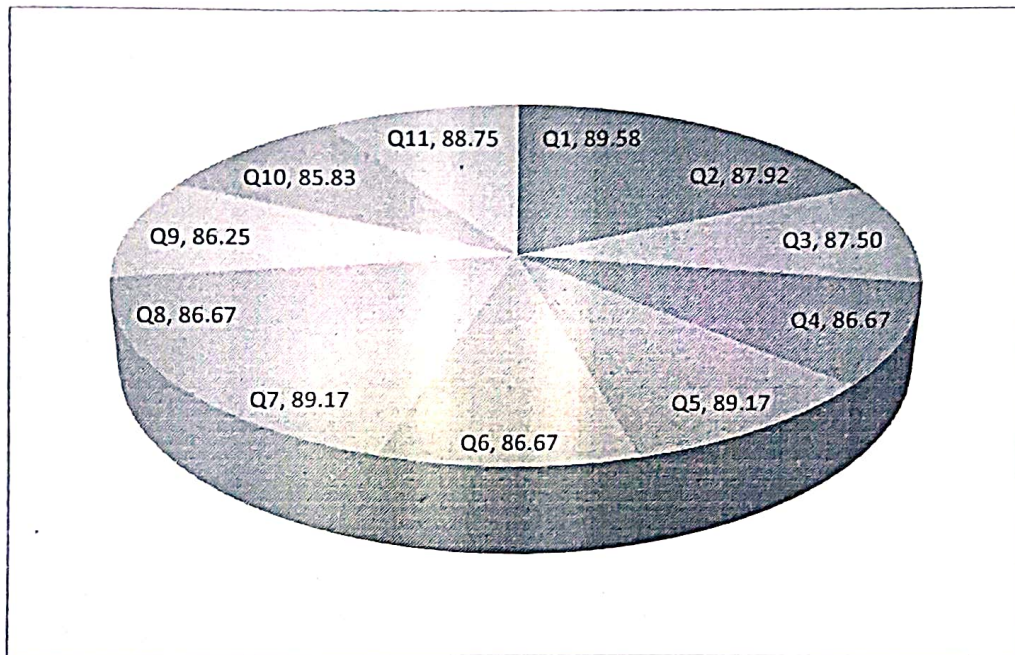

NANDHA ENGINEERING COLLEGE (Autonomous)

Affiliated to Anna University Chennai + Approved by AICTE + Accredited by NBA - New Delhi

Pitchandampalayam (P.O), Vaikkalmedu, Erode - Perundurai Road, Erode - 638 052

Phone : 04294 - 225585, 223711, 223722, 226393 Mobile : 73737 23722 Fax : 04294 - 224787

Website : www.nandhaengg.org

E.mail : info@nandhaengg.org

STUDENT FEEDBACK REPORT ON CURRICULUM AND SYLLABUS