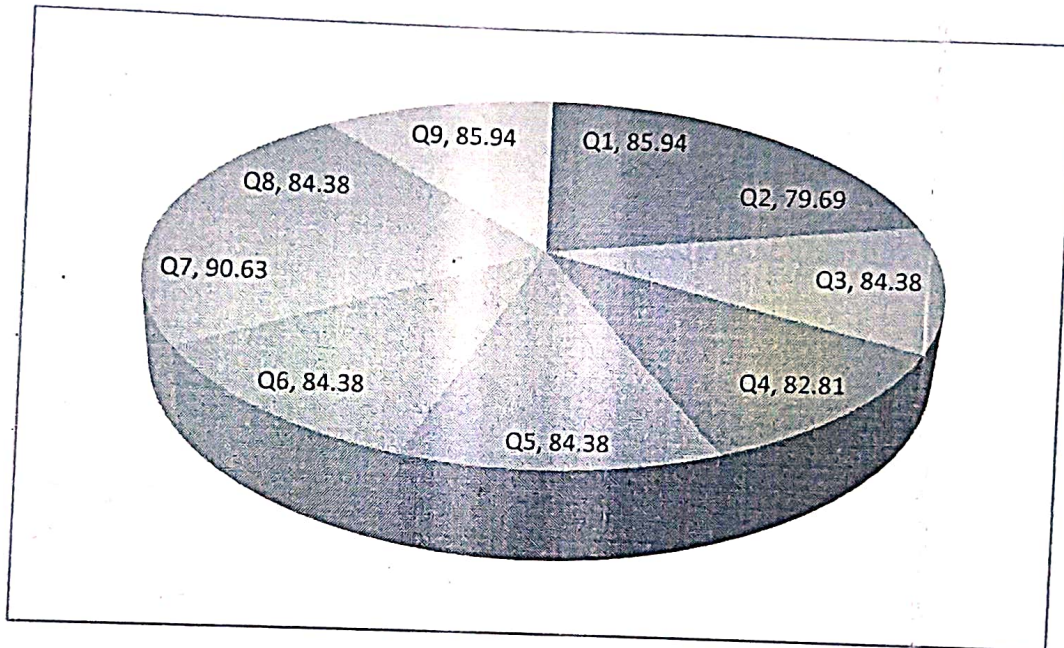

NANDHA ENGINEERING COLLEGE

(Autonomous)

Affiliated to Anna University Chennai ✦ Approved by AICTE ✦ Accredited by NBA - New Delhi

Pitchandampalayam (P.O), Vaikkalmedu, Erode - Perundurai Road, Erode - 638 052

Phone : 04294 - 225585, 223711, 223722, 226393 Mobile : 73737 23722 Fax : 04294 - 224787

Website : www.nandhaengg.org

E.mail : Info@nandhaengg.org

ALUMNI FEEDBACK REPORT ON CURRICULUM AND SYLLABUS