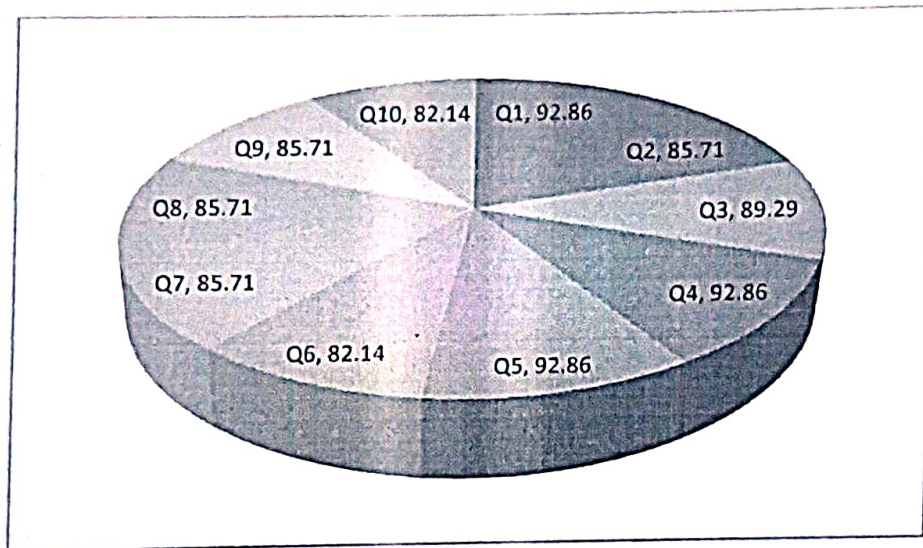

NANDHA ENGINEERING COLLEGE (Autonomous)

Affiliated to Anna University Chennai + Approved by AICTE + Accredited by NBA - New Delhi

Pitchandampalayam (P.O), Valkkalmedu, Erode - Perundurai Road, Erode - 638 052

Phone : 04294 - 225585, 223711, 223722, 226393 Mobile : 73737 23722 Fax : 04294 - 224787

Website : www.nandhaengg.org

E.mail : info@nandhaengg.org

EMPLOYER FEEDBACK REPORT ON CURRICULUM AND SYLLABUS