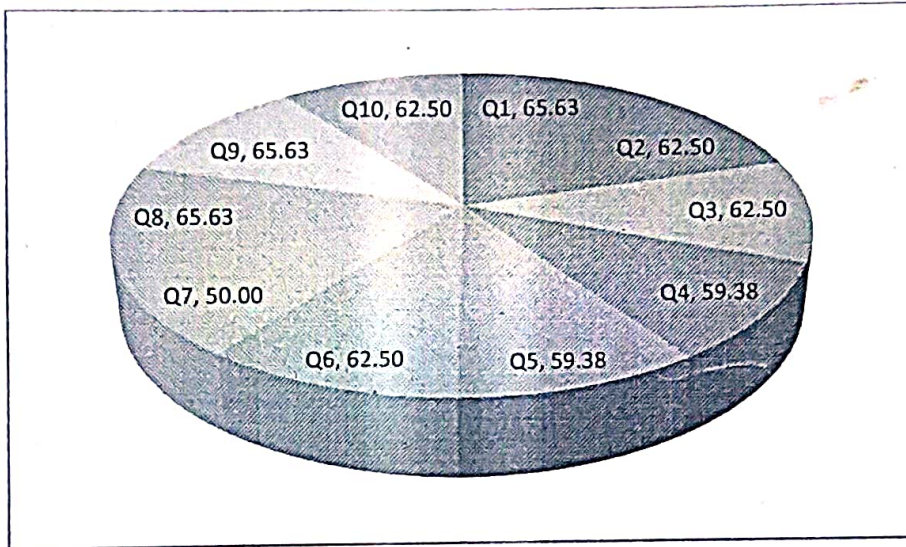

NANDHA ENGINEERING COLLEGE (Autonomous)

Affiliated to Anna University Chennai ✦ Approved by AICTE ✦ Accredited by NBA - New Delhi

Pitchandampalayam (P.O), Vaikkalmedu, Erode - Perundurai Road, Erode - 638 052

Phone : 04294 - 225585, 223711, 223722, 226393 Mobile : 73737 23722 Fax : 04294 - 224787

Website : www.nandhaengg.org

E.mail : info@nandhaengg.org

FACULTY FEEDBACK ON CURRICULAM AND SYLLABUS