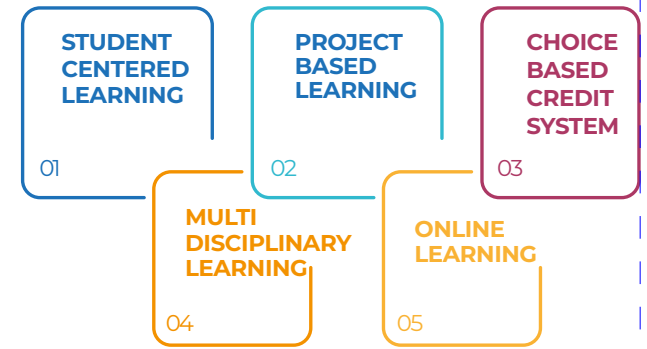

STUDENT SUPPORT SYSTEM @ NEC

Centre for Innovation & Product Development (CiPD)

- ✦ Facilitates Student's Project into Product Development
- ✦ Obtaining Patents for Products
- ✦ Funding for Student's Project and Start-Ups

Grants

For Receiving **A Grant of ₹79.6 LAKH** From **ATMAN 2.0** TIH Foundation for IoT & IOE, IIT Bombay

Received funding worth **₹58 LAKH** in **MSME IDEA HACKATHON 3.0 (WOMEN)**

AICTE IDEA Lab

Start-Ups

shenAi PRIVATE SOFTWARE SOLUTIONS | **LIGHTS**

Research Initiatives

Establishment of **CFIR** NEC-CENTRE FOR INTERDISCIPLINARY RESEARCH

Seed Money (For Promoting Research Collaborations)

Women Empowerment Initiatives

#EmpowerHer Life Skills For Survival

கனவைத் தேடி... "Rise and Shine - let your talent empower"

Mentoring Activities

Student Mentoring Cell (Counselling through Professional Psychologist)

Skilling Activities

#EXPERT INSIGHTS (INTRODUCTORY WORKSHOP FOR FIRST YEAR B.E./B.TECH)

TED NANDHA (Fostering English Communication Skills)

CREATIVE MEDIA CLUB (Incorporating Media Literacy)

Sports Scholarship (Full Fee Waiver for Desevved Sports Person)

Association With Professional Societies