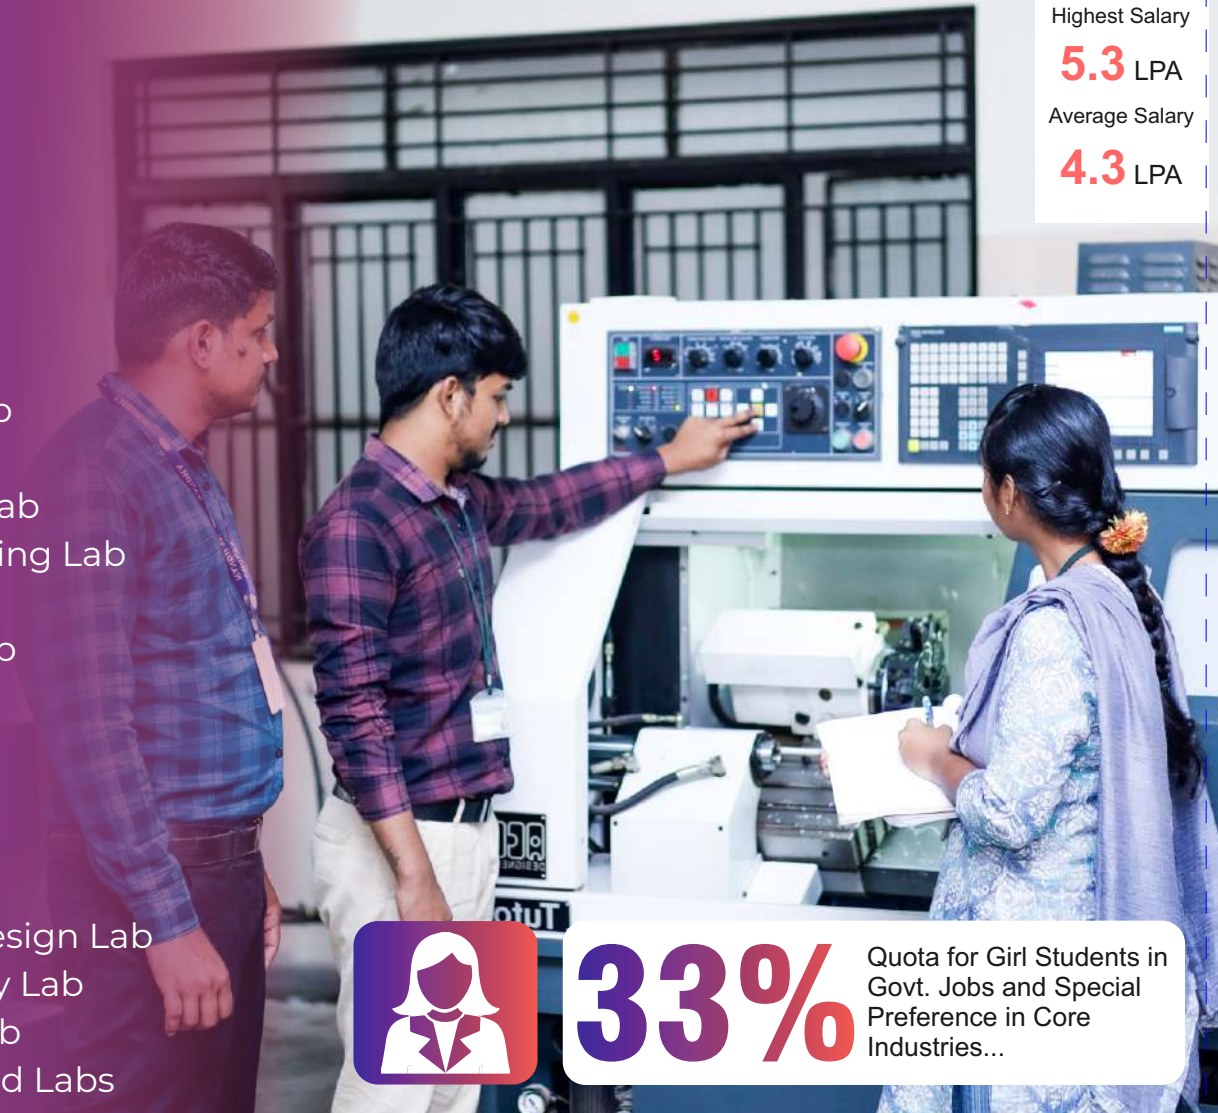

B.E. MECHANICAL ENGINEERING
M.E. ENGINEERING DESIGN

Top Recruiters

Industry Partnerships (MoU's)

ALUMNI CORNER

R. Karthikeyan

Senior DevOps Engineer

LAB FACILITIES

- ✦ CAD/CAM/CAA Lab
- ✦ Dynamics Lab
- ✦ Fluid Mechanics Lab
- ✦ Thermal Engineering Lab
- ✦ Fuel Cell Lab
- ✦ Manufacturing Lab
- ✦ Metrology Lab
- ✦ 3D Printing Lab
- ✦ EP Lab
- ✦ Mechatronics Lab
- ✦ Foundry Lab
- ✦ Digital Product Design Lab
- ✦ Renewable Energy Lab
- ✦ Electric Vehicle Lab
- ✦ Industry Sponsored Labs